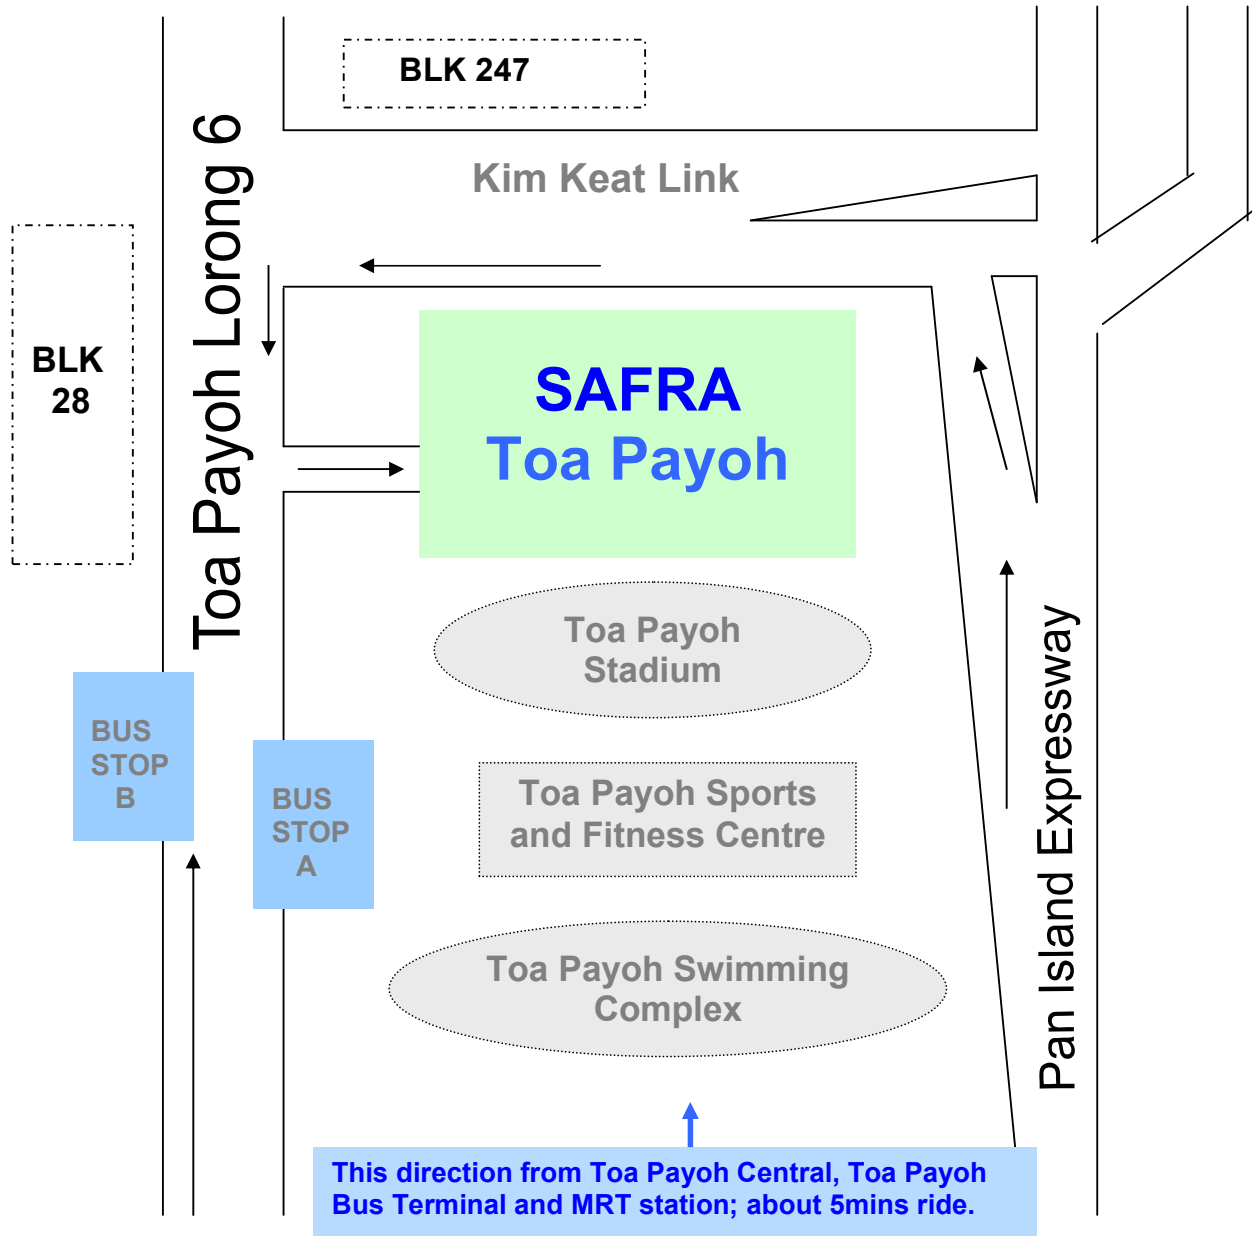

SAFRA
Toa Payoh

BUS STOP A

SBS: 8, 26, 31, 90, 142, 238, 506

BUS STOP B

SBS: 8, 26, 31, 90, 90A, 142, 238, 506

Nearest MRT Station: Toa Payoh
Note: Map is not drawn to scale.